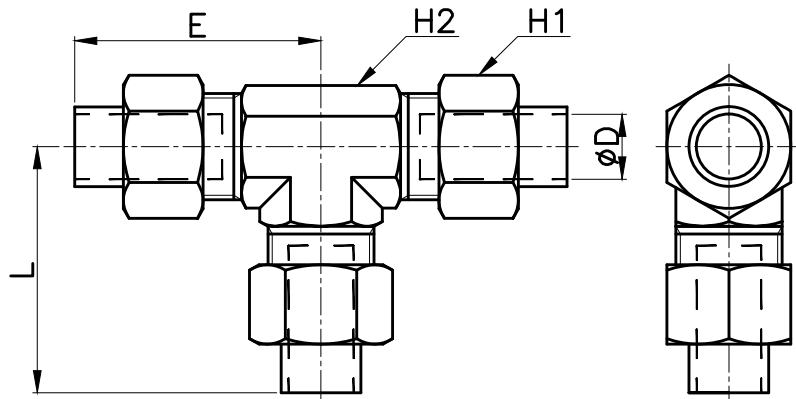

CUT

MODEL	ØD	L	E	H1 (Hex)	H2 (Hex)	ORIFICE	WEIGHT (g)	BOX(EA)
CUT 4x2	4	23.9	23.9	10	10	1.0	30.0	50
CUT 4x2.5	4	23.9	23.9	10	10	1.3	30.0	50
CUT 6x4	6	25.2	25.2	12	10	2.5	36.0	50
CUT 8x5	8	27.8	27.8	14	12	3.5	50.0	25
CUT 8x6	8	27.8	27.8	14	12	4.5	49.0	25
CUT 10x6.5	10	31.3	31.3	17	14	5.0	84.0	25
CUT 10x8	10	31.3	31.3	17	14	6.5	82.0	25
CUT 12x8	12	32.3	32.3	19	14	6.5	91.0	12
CUT 12x9	12	32.3	32.3	19	14	7.5	87.0	12